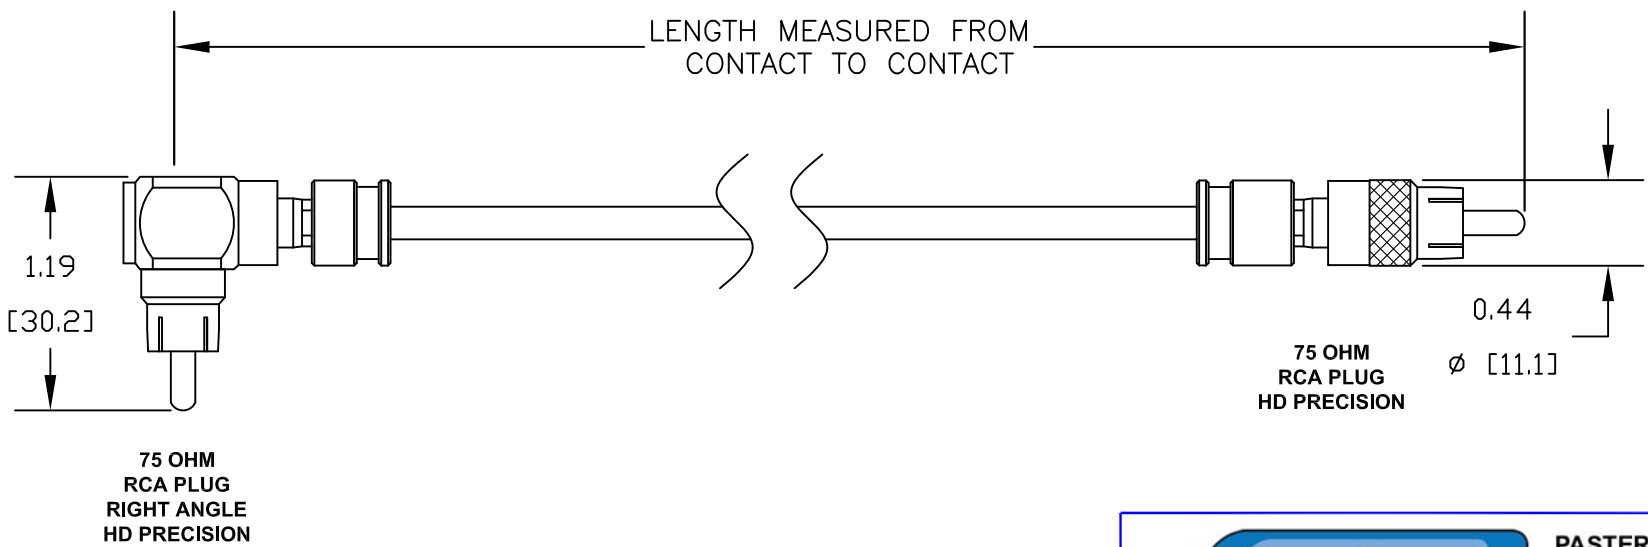

COMPONENTS	IMPEDANCE
RCA PLUG RIGHT ANGLE	75 OHM
RCA PLUG	75 OHM
PE-B159	75 OHM

Part Configurator	
1. Replace ZZ with color codes.	
2. Replace XX with length in inches.	
Standard Lengths	
-12	12"
-24	24"
-36	36"
-48	48"
-60	60"
-XXX	Custom Length in inches

Color Codes	
BK	Black
BL	Blue
GR	Green
RD	Red
WH	White
YW	Yellow

PASTERNACK ENTERPRISES, INC.
P.O BOX 16759, IRVINE, CA 92623
PHONE (949) 261-1920 FAX (949) 261-7451
WEB ADDRESS: www.pasternack.com
E-MAIL ADDRESS: sales@pasternack.com
COAXIAL & FIBER OPTICS

DWG TITLE	DES.
PE38134/ZZ-XX	CABLE ASSEMBLY, PE-B159, 75 OHM HD PRECISION, RCA PLUG RIGHT ANGLE TO RCA PLUG

REV. C	FSCM NO. 53919	CAD FILE 082411	SCALE N/A	SIZE A	2231

1. **NOTES:**
1. UNLESS OTHERWISE SPECIFIED ALL DIMENSIONS ARE NOMINAL.
  2. ALL SPECIFICATIONS ARE SUBJECT TO CHANGE WITHOUT NOTICE AT ANY TIME.
  3. DIMENSIONS ARE IN INCHES [mm].
  4. LENGTH TOLERANCE IS ± 1.5% OR 3/8", WHICHEVER IS GREATER.